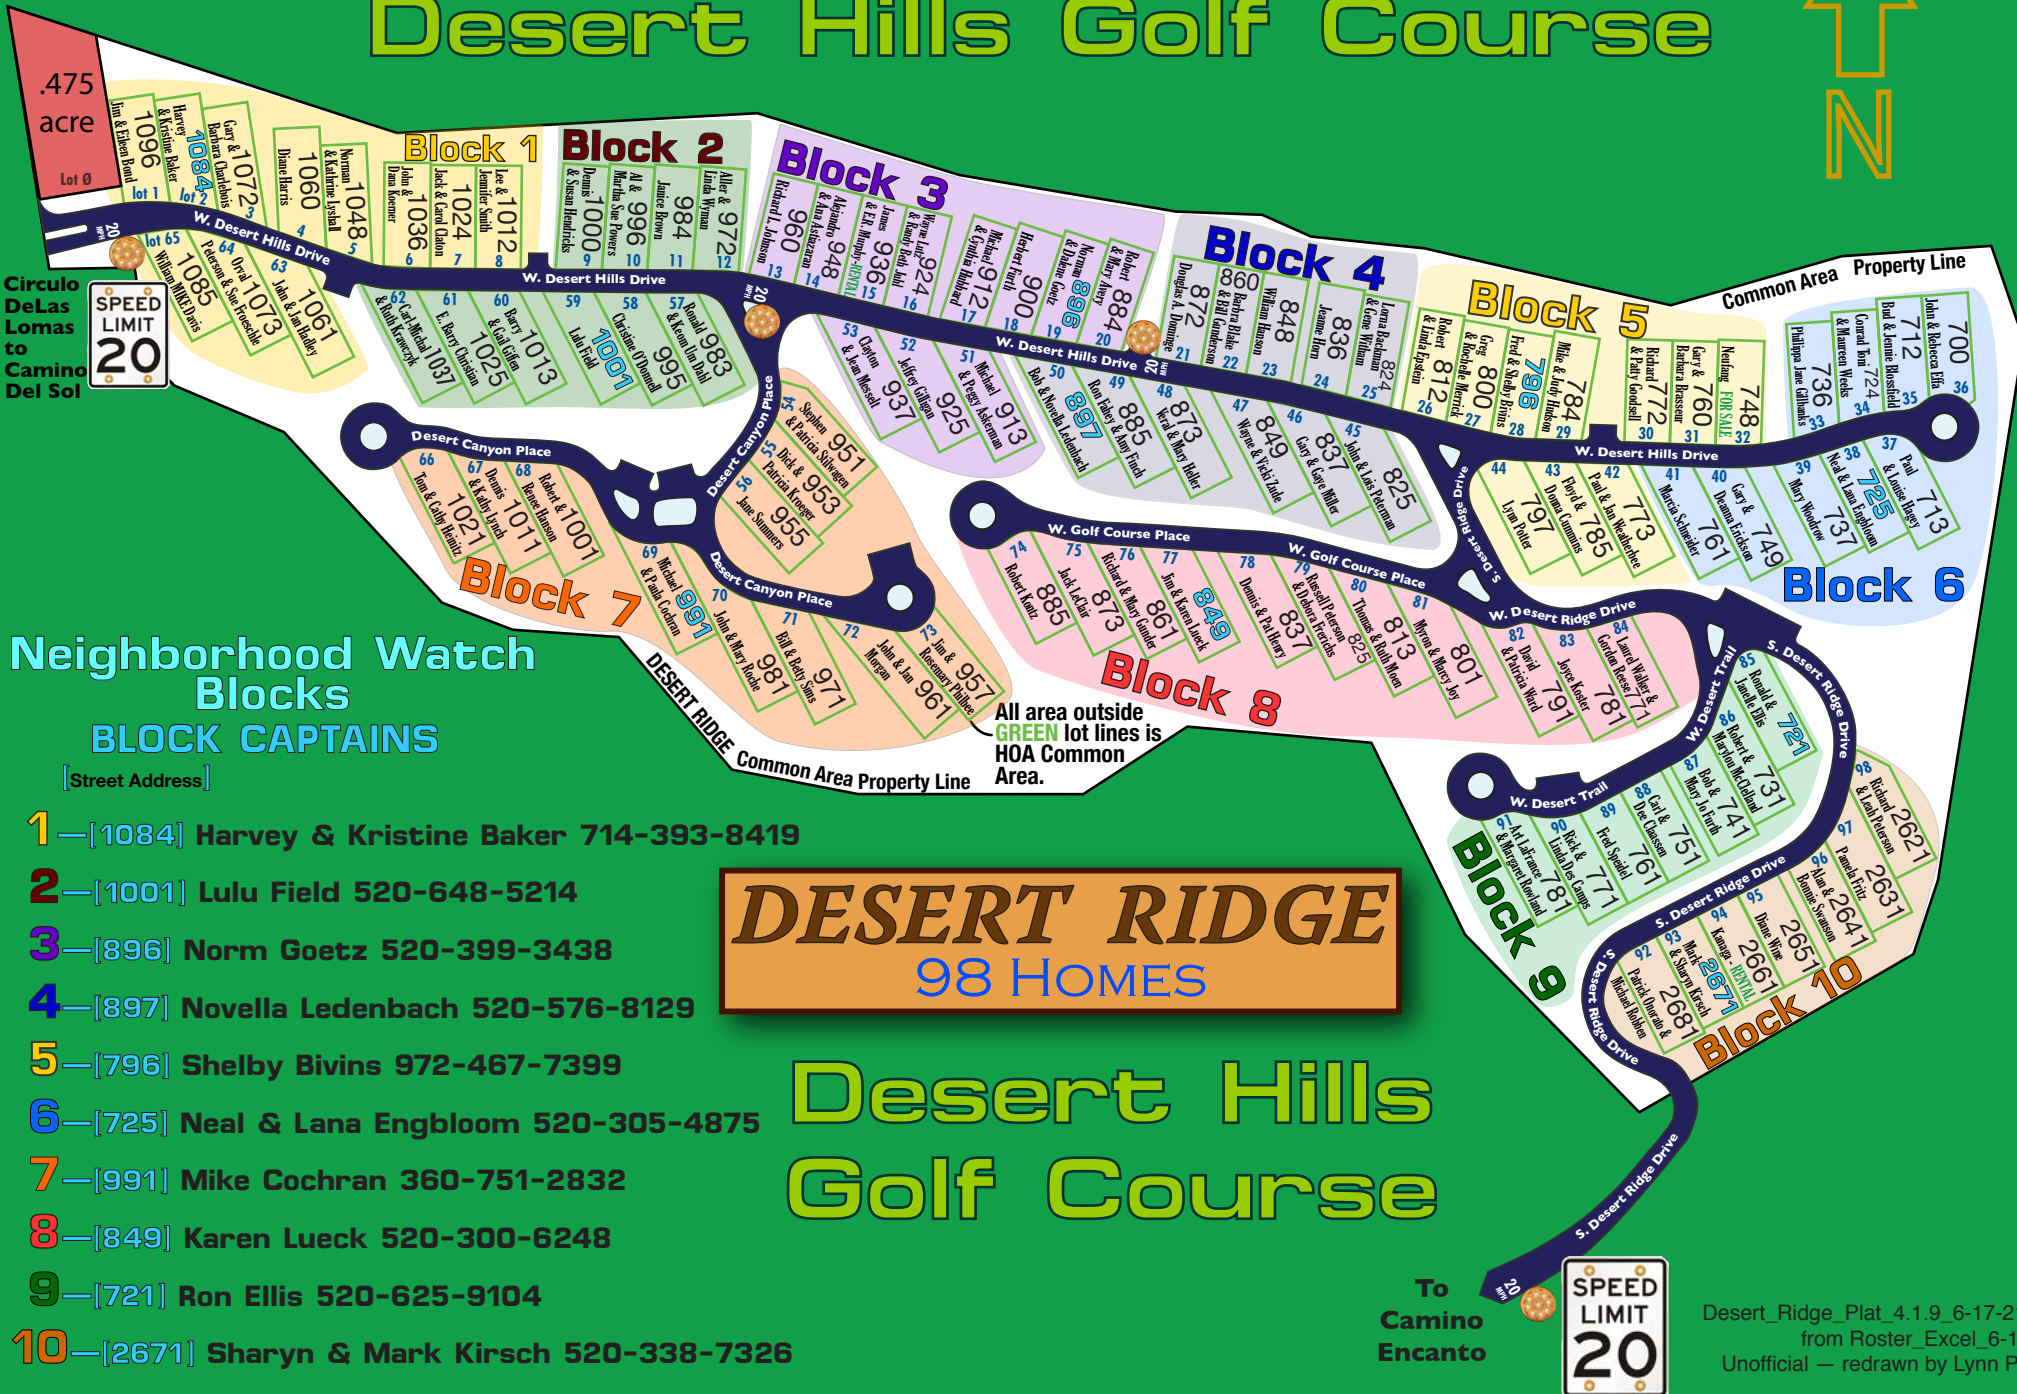

←Toggle layers on/off with  icon. You can hide this note by toggling the  Acrobat Reader note icon.

# Desert Hills Golf Course

## Neighborhood Watch Blocks BLOCK CAPTAINS

[Street Address]

- 1** — [1084] Harvey & Kristine Baker 714-393-8419
- 2** — [1001] Lulu Field 520-648-5214
- 3** — [896] Norm Goetz 520-399-3438
- 4** — [897] Novella Ledenbach 520-576-8129
- 5** — [796] Shelby Bivins 972-467-7399
- 6** — [725] Neal & Lana Engblom 520-305-4875
- 7** — [991] Mike Cochran 360-751-2832
- 8** — [849] Karen Lueck 520-300-6248
- 9** — [721] Ron Ellis 520-625-9104
- 10** — [2671] Sharyn & Mark Kirsch 520-338-7326

# Desert Hills Golf Course

All area outside  
 GREEN lot lines is  
 HOA Common  
 Area.

To  
 Camino  
 Encanto